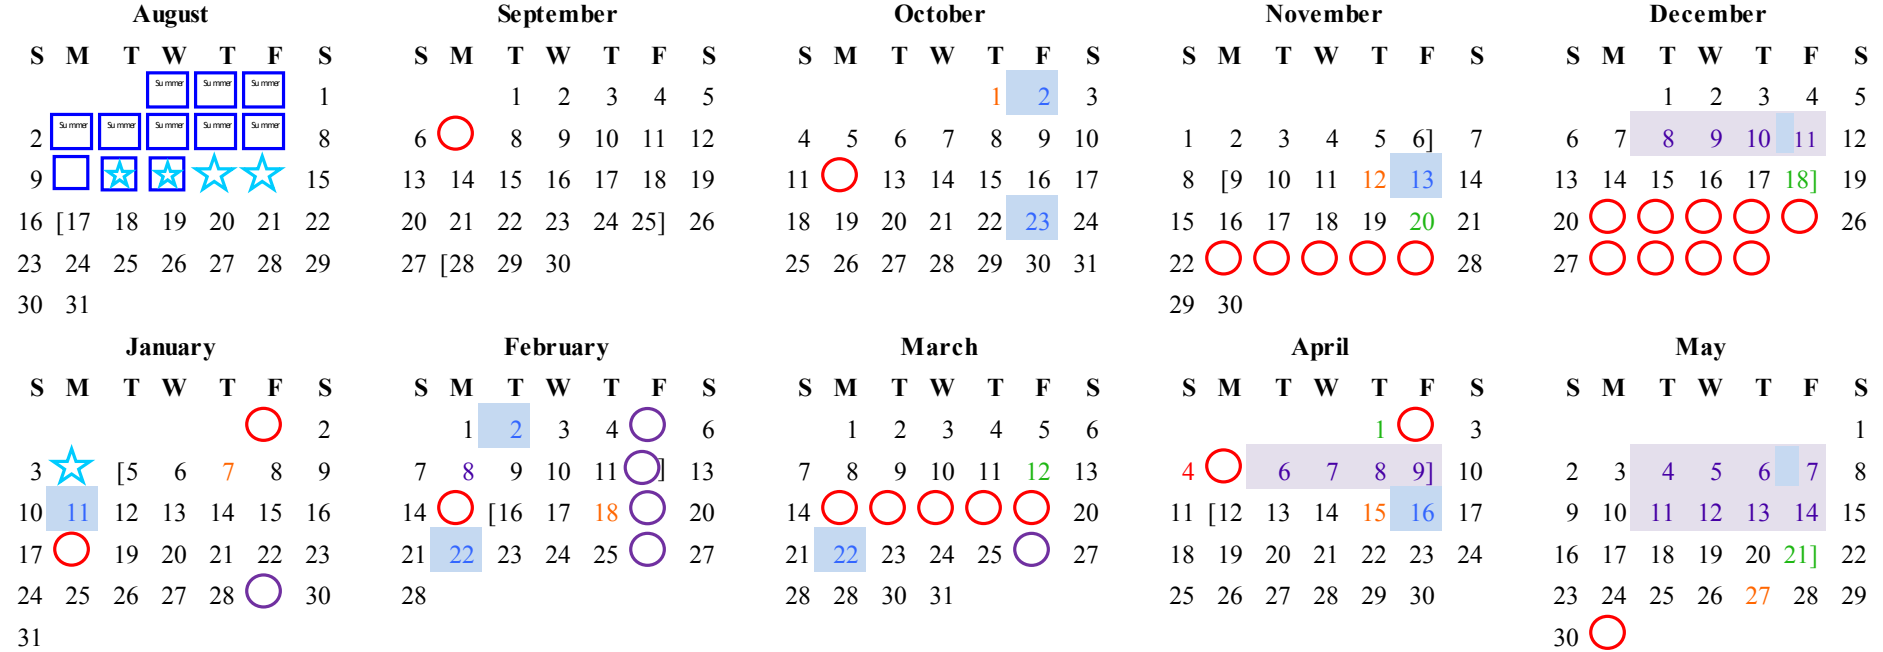

LITTLEFIELD ISD SCHOOL CALENDAR 2020-2021

APPROVED 3-26-20

- = STAFF DEVELOPMENT DAY NO SCHOOL FOR STUDENTS!!!
- ★ = STAFF DEV / PREP DAY NO SCHOOL FOR STUDENTS!!!
- = SCHOOL HOLIDAY NO SCHOOL FOR STUDENTS!!!
- ★ = TEACHER PREPARATION DAY NO SCHOOL FOR STUDENTS!!!
- [= BEGINNING OF 6 WEEKS
-] = END OF 6 WEEKS
- = FOCUS FRIDAY SCHOOL FOR ASSIGNED STUDENTS!!!
- = STATE ASSESSMENT DAY
- # = EARLY RELEASE

HOLIDAYS

Labor Day 9/7	Presidents' Day 2/15
Columbus Day 10/12	Spring Break 3/15 - 3/19
Thanksgiving 11/23 - 11/27	Bad Weather Days 1/29 & 3/26
Christmas 12/19 - 1/4	Easter 4/2 & 4/5
MLK Day 1/18	Memorial Day 5/31

1st Semester: 8/17 - 12/18
 Teachers - 96 days Students - 83 days
 2nd Semester: 1/5 - 5/21
 Teachers - 91 days Students - 84 days

Teacher Preparation Days:

8/13, 8/14 & 1/4
 # = REPORT CARD DISTRIBUTION DAY