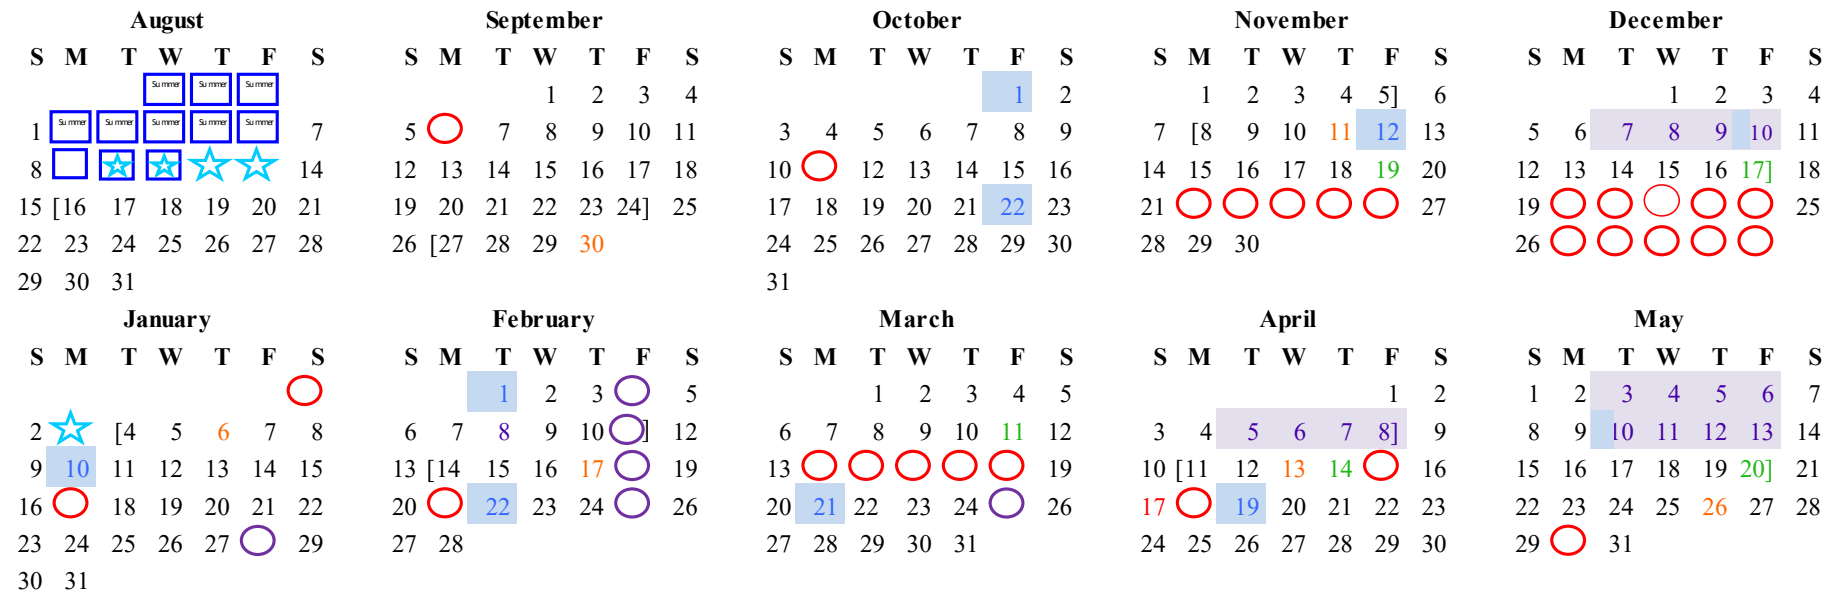

LITTLEFIELD ISD SCHOOL CALENDAR 2021-2022 Draft 2-25-21

[Click here to provide feedback on proposed calendar](#)

- = STAFF DEVELOPMENT DAY NO SCHOOL FOR STUDENTS!!!
- = STAFF DEV / PREP DAY NO SCHOOL FOR STUDENTS!!!
- = SCHOOL HOLIDAY NO SCHOOL FOR STUDENTS!!!
- ★ = TEACHER PREPARATION DAY NO SCHOOL FOR STUDENTS!!!
- [= BEGINNING OF 6 WEEKS
-] = END OF 6 WEEKS
- = FOCUS FRIDAY SCHOOL FOR ASSIGNED STUDENTS!!!
- = STATE ASSESSMENT DAY
- # = EARLY RELEASE

HOLIDAYS

Labor Day	9/6	Presidents' Day	2/21
Columbus Day	10/11	Spring Break	3/14 - 3/18
Thanksgiving	11/22 - 11/26	Bad Weather Days	2/25 & 3/25
Christmas	12/18 - 1/3	Easter	4/15 & 4/18
MLK Day	1/17	Memorial Day	5/30

1st Semester: 8/16 - 12/17
 Teachers - 96 days Students - 83 days
 2nd Semester: 1/4 - 5/20
 Teachers - 91 days Students - 84 days

Teacher Preparation Days:

8/10, 8/11, 8/12, 8/13 & 1/3

= REPORT CARD DISTRIBUTION DAY